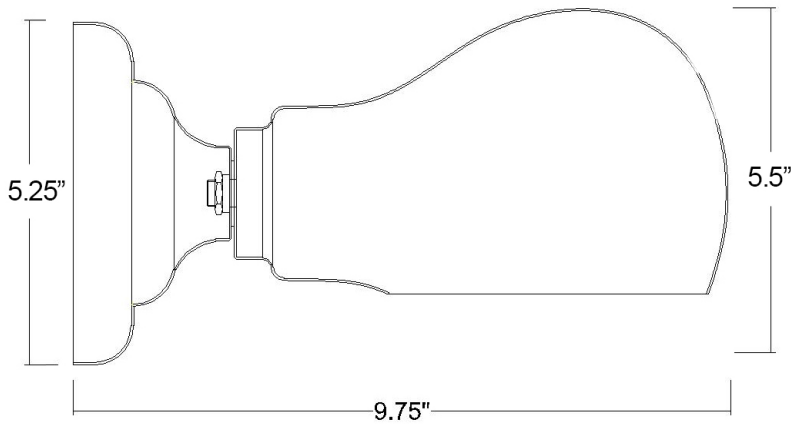

1525ORB

BELFORT 1-LIGHT WALL LANTERN

Description:	Belfort 1-light wall lantern
Finish:	Oil rubbed bronze exterior with white interior
Dimensions:	5-1/4" W x 5-1/2" H x 9-3/4" ext. Height on center: 2-3/4"
Bulbs:	1-60w medium
Installed Weight:	1.2 lbs.
Certification:	Damp location / c UL

Material:	Steel
Shade:	Steel
Glass:	NA
Back Plate Dimensions:	5-1/4" dia.
Chain/Wire:	NA
Additional Finishes:	NA